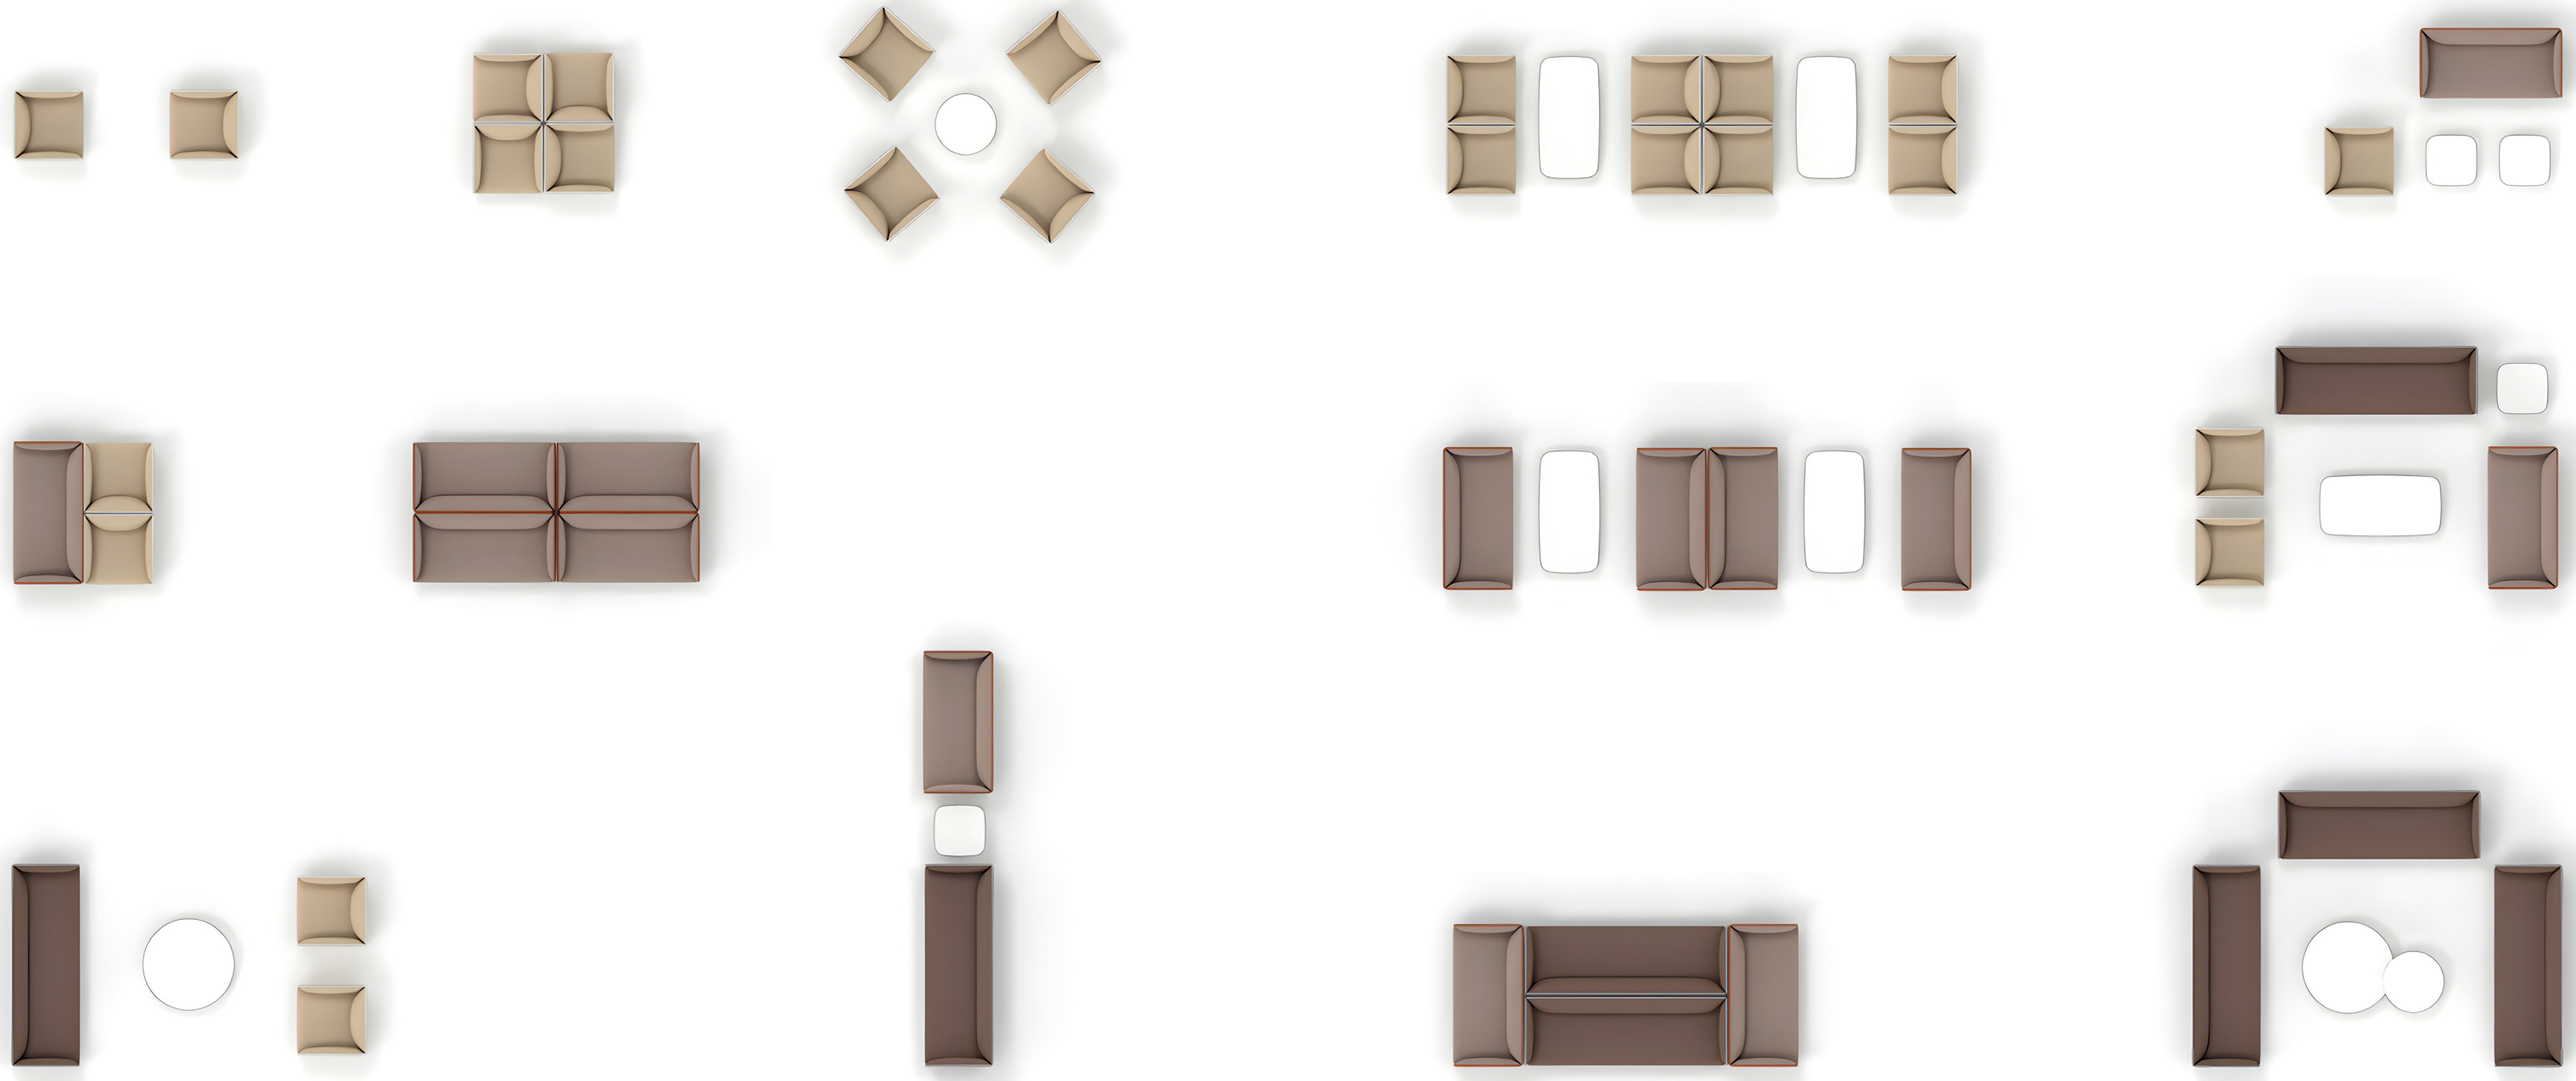

time	to	gate	info
08:52	TORONTO	C12	BOARDING
09:05	LONDON	A10	GATE OPEN
10:20	NEW YORK	B09	DELAYED
10:28	BUDAPEST	C42	CANCELED
11:02	BUDAPEST	A30	ON TIME
11:25	ROME	B19	ON TIME

MEETIA

Example compositions / Ejemplos de composiciones